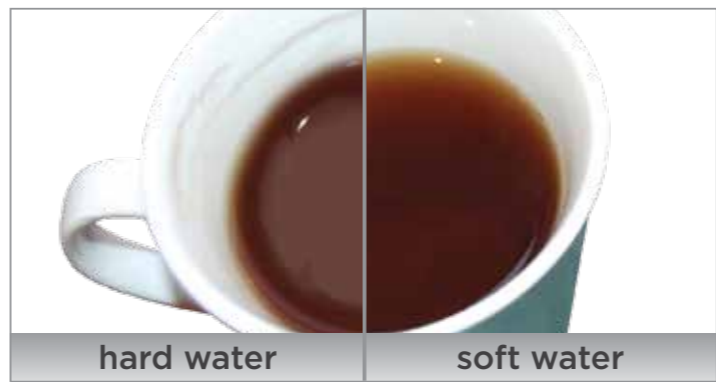

hard water

soft water

When you add soap to hard water it won't lather properly and leaves nasty scum. SuperSoft will bring back the bubbles, giving you truly cleansed and beautifully soft skin.

hard water

soft water

Towels washed in hard water quickly become scratchy and faded. Keep them fluffy and bright and wash with SuperSoft water.

hard water

soft water

No sooner have you cleaned away those hard water deposits - they're back. Keep shower screens, taps and sinks cleaner for longer, without all the effort.

hard water

soft water

Ever wondered why your tea is covered with a filmy layer? This nasty surface is caused by hard water. Changing to soft water means clear, pure, tasty tea (minus the scum).

hard water