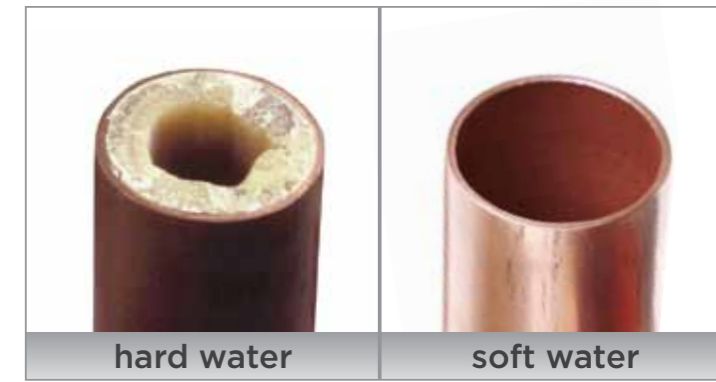

hard water

soft water

Scale builds up in pipes and radically cuts short the life of your household appliances. You'd be shocked by the unseen damage occurring every day in your home.